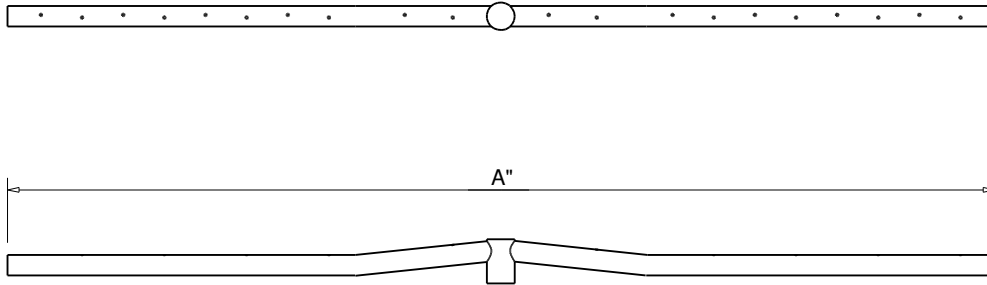

MODEL NUMBER	SIZE (A")	RECOMMENDED BTU	HUB SIZE
LTBSS24	24"	50K	1/2"
LTBSS36	36"	75K	1/2"
LTBSS48	48"	100K	1/2"
LTBSS60	60"	125K	1/2"
LTBSS72	72"	150K	1/2"
LTBSS96	96"	200K	1/2"
LTBSS120	120"	250K	1/2"